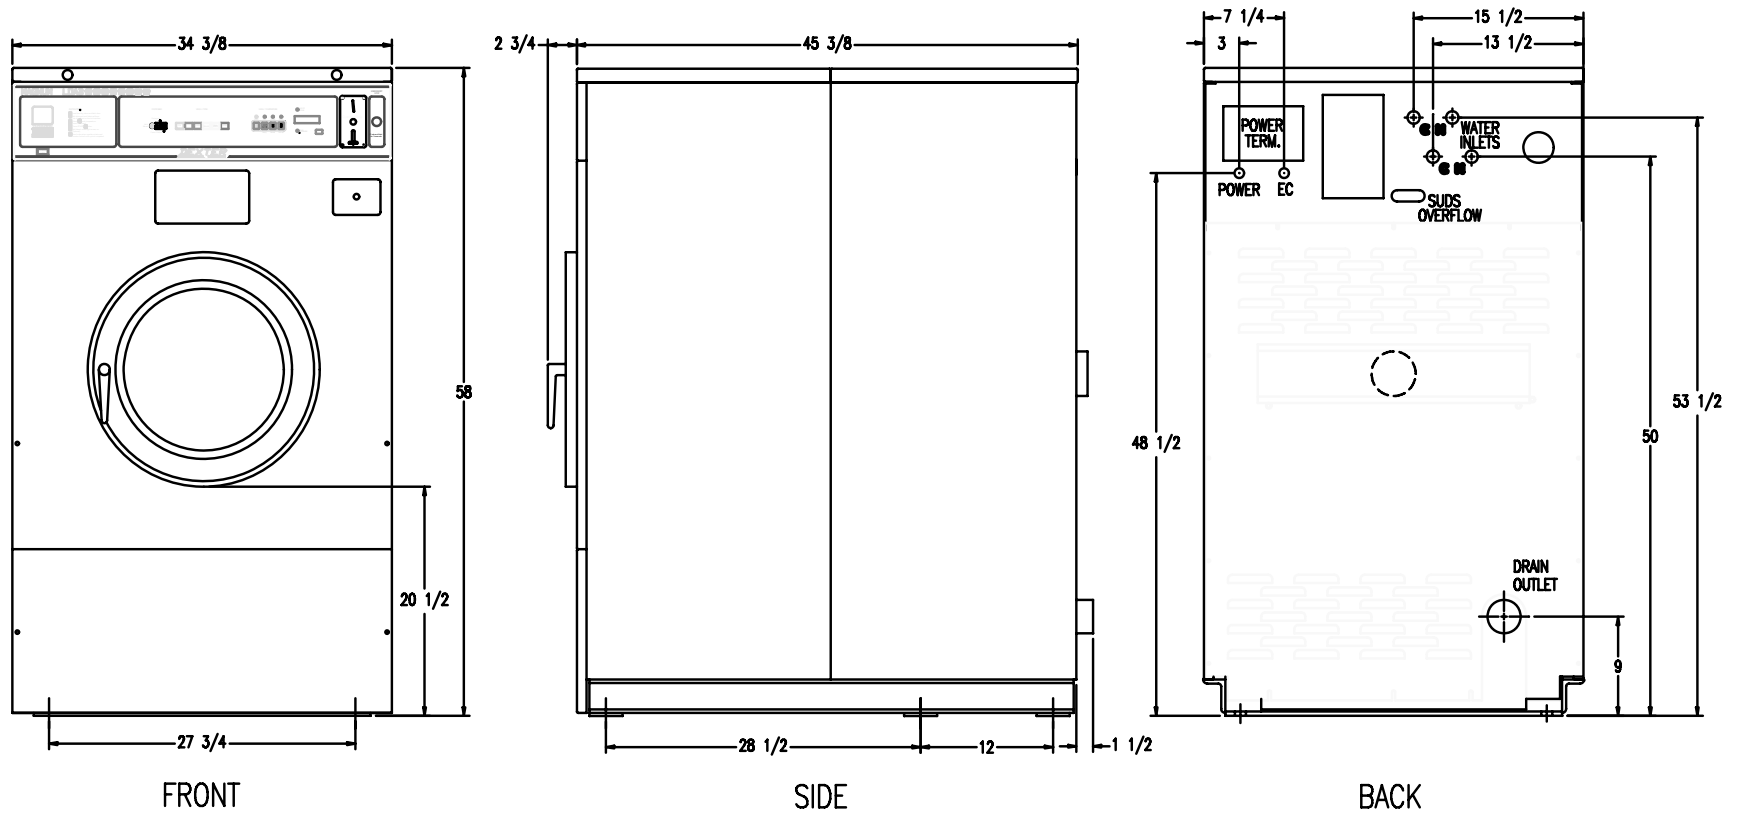

## Dexter Commercial T-1200 Washer Mounting Dimensions

**Dexter Laundry, Inc.**  
 2211 W. Grimes, Fairfield, Iowa 52556  
[www.dexterlaundry.com](http://www.dexterlaundry.com)  
 1-800-524-2954

© Rev. 5. 9/21/2009, Dexter Laundry, Inc.