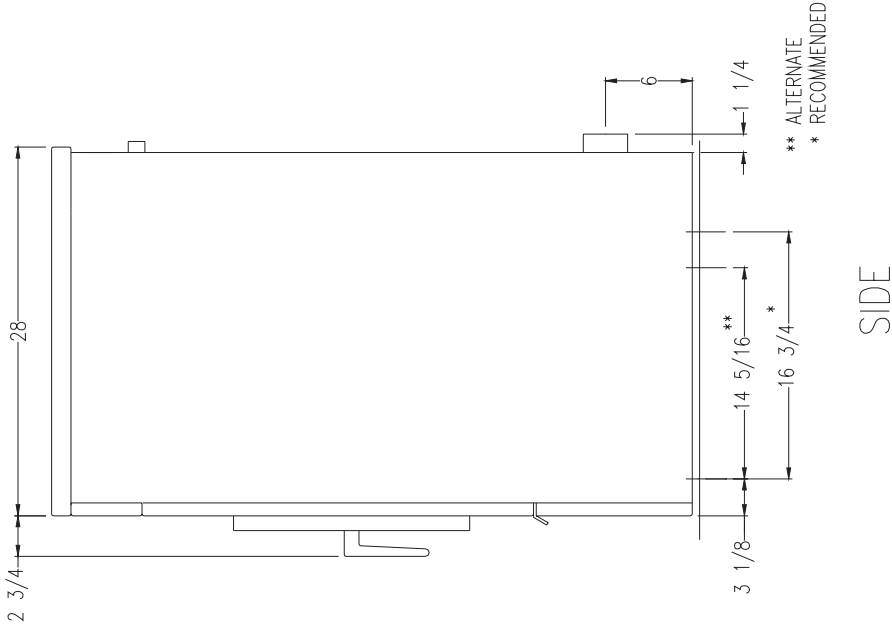

Dexter Commercial T-300 Express Washer Mounting Dimensions

The Dexter Company
 2211 W. Grimes, Fairfield, Iowa 52556
www.dexterlaundry.com
 1-800-524-2954

© 2006 The Dexter Company

Dexter reserves the right to change specifications without notice.