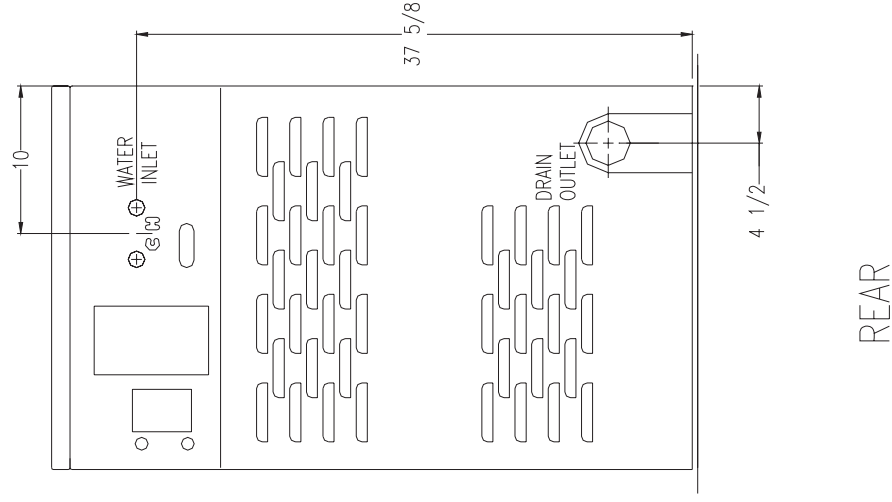

Dexter Commercial T-300 Express Washer Mounting Dimensions

The Dexter Company
 2211 W. Grimes, Fairfield, Iowa 52556
www.dexterlaundry.com
 1-800-524-2954

© 2006 The Dexter Company

Dexter reserves the right to change specifications without notice.