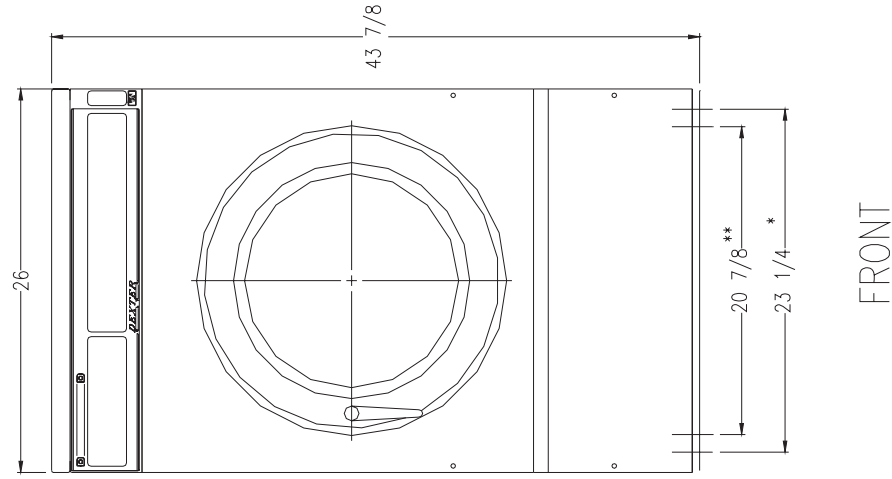

Dexter Commercial T-300 Express Washer Mounting Dimensions

The Dexter Company
 2211 W. Grimes, Fairfield, Iowa 52556
www.dexterlaundry.com
 1-800-524-2954

© 2006 The Dexter Company

Dexter reserves the right to change specifications without notice.